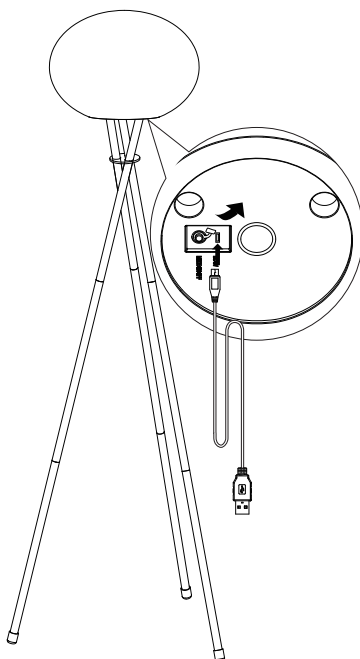

Paulmann

IP44

Info

www.paulmann.com

Paulmann Licht GmbH
Quezinger Feld 2
31832 Springe
Germany

www.paulmann.com

Art.-Nr.: 942.22
PH05/18

A

B

C

D

E

F